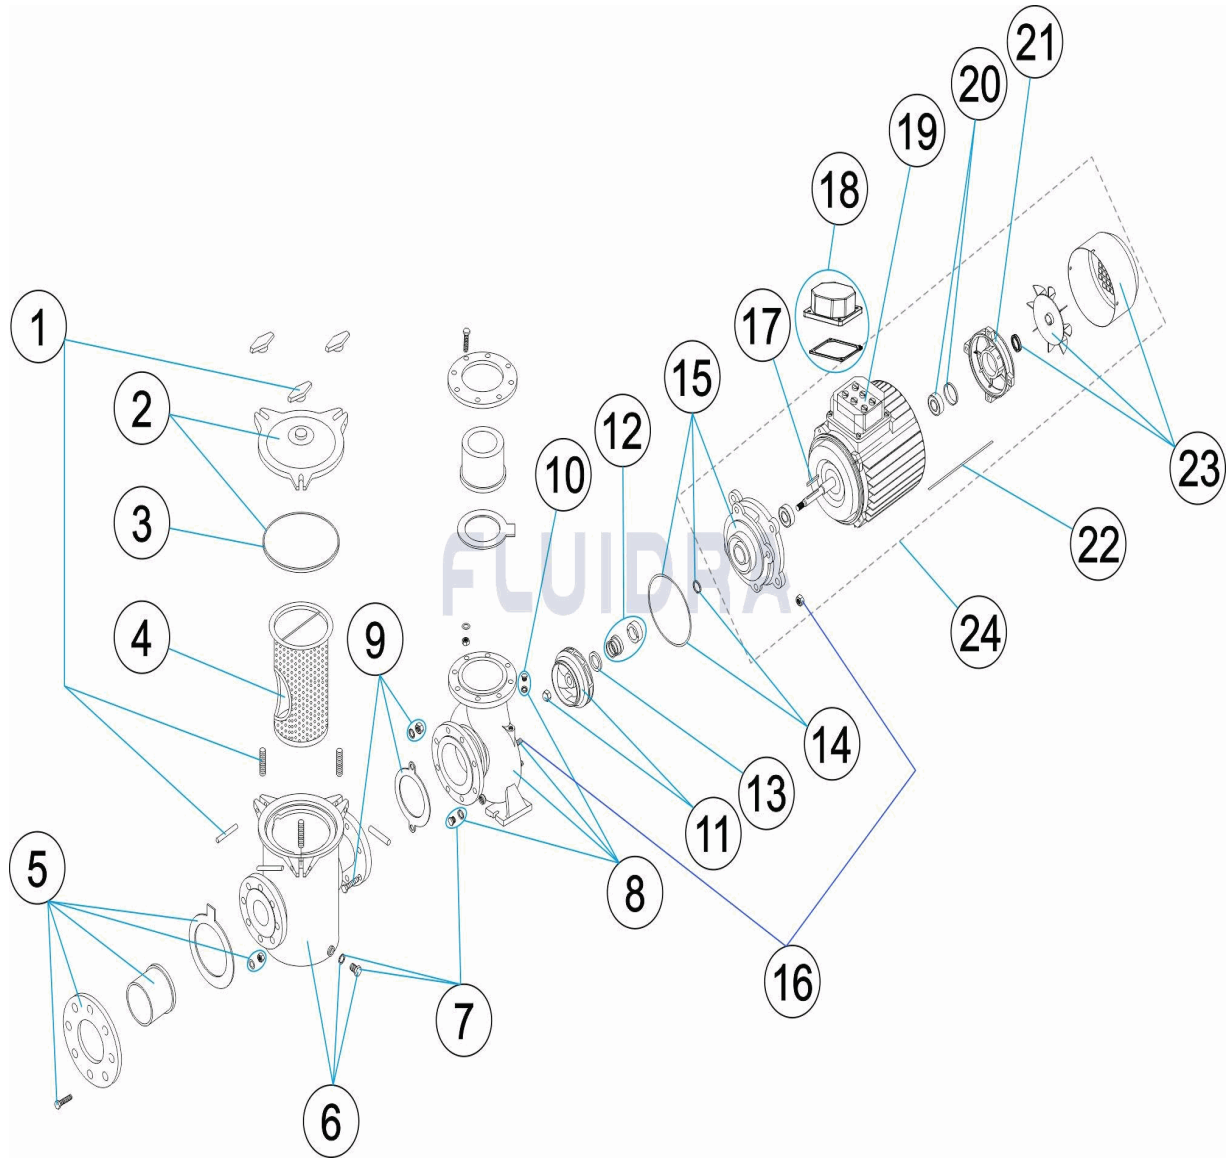

CODE 01193, 01194, 01195, 01196, 01197, 01198, 01199, 01200, 01201, 01202, 01203, 01204, 01205, 01206, 01207

DESCRIPTION: CENTRIFUGAL PUMP ARAL C-3000

ENGLISH

POS	CODE	DESCRIPTION	QUANTITY	POS	CODE	DESCRIPTION	QUANTITY
1	4405020201	MOTOR PIN		8	* 4405020213	PUMP BODY 15 HP	
2	4405020202	PRE-FILTER COVER		9	* 4405020208	PRE-FILTER UNION 3 HP TO 5,5 HP(1196/119)	
3	4405020255	O' RING D. 232X8		9	* 4405020209	PRE-FILTER/PUMP UNION 7.5HP(01215-012)	
4	4405020203	PRE-FILTER BASKET		9	* 4405020210	PRE-FILTER UNION 15 HP	
5	* 4405020257	UNION FITTINGS D 90 3HP-5,5HP(1196/119)		10	4405020507	PRE-FILTER DRAIN PLUG	
5	* 4405020258	UNION FITTINGS D 110 5,5HP(1198/1199)-10		11	* 4405020214	IMPELLER 3 HP	
5	* 4405020259	UNION FITTINGS 15 HP		11	* 4405020016	IMPELLER 3 HP 60 HZ	
6	* 4405020404	PRE-FILTER 4HP-7.5 HP(01213-01214)		11	* 4405050114	IMPELLER 3 HP	
6	* 4405020205	PRE-FILTER 5.5 HP(01215-01216) TO 10 HP		11	* 4405050013	IMPELLER 3 HP 60 HZ	
6	* 4405020206	PRE-FILTER 12.5 HP		11	* 4405020215	IMPELLER 4 HP	
6	* 4405020207	PRE-FILTER 15 HP		11	* 4405020017	IMPELLER 4 HP 60 HZ	
7	* 4405020231	PUMP BODY DRAIN PLUG		11	* 4405050115	IMPELLER 4 HP